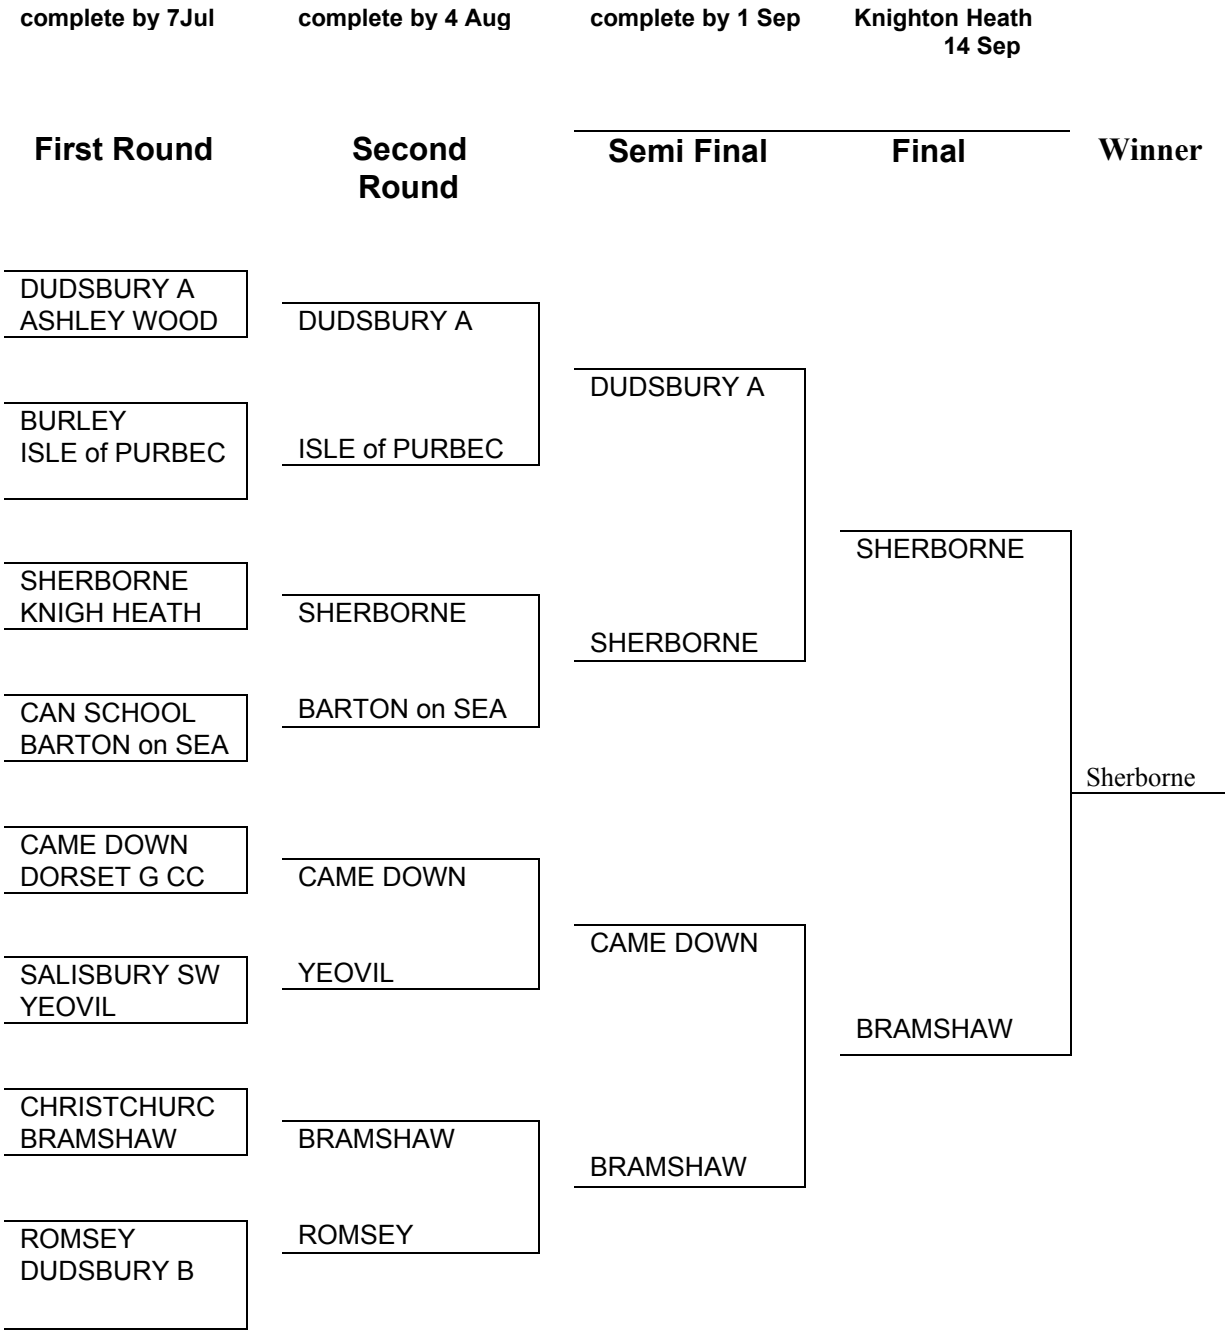

KNIGHTON HEATH GC KNOCKOUT 2017 - PLATE

Sherborne

Draw completed by
P DONALDSON
At KHGC on 12th May
2017

The first round of the Plate the first drawn team will be the HOME club, in subsequent rounds the match Venue will be decided by the Lottery Bonus Ball method.